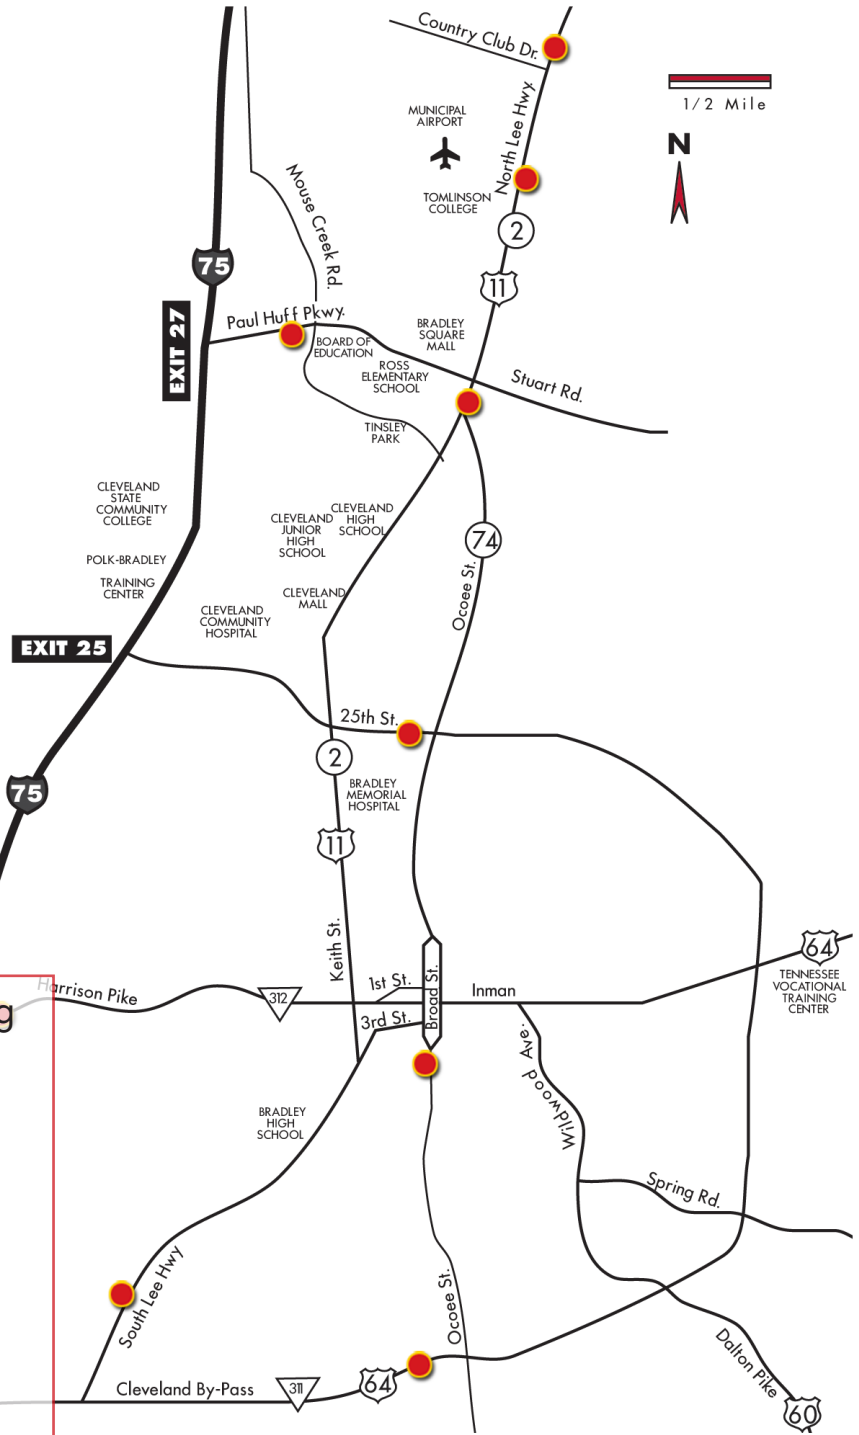

FAIRWAY

FAIRWAY OUTDOOR ADVERTISING

#25 GRP
30-Sheet Poster Showing
Cleveland, TN

Fairway Outdoor Advertising
The Chattanooga Market
www.FairwayOutdoor.com

FAIRWAY

FAIRWAY OUTDOOR ADVERTISING

#50 GRP
30-Sheet Poster Showing
Cleveland, TN

Fairway Outdoor Advertising
The Chattanooga Market
www.FairwayOutdoor.com

FAIRWAY

FAIRWAY OUTDOOR ADVERTISING

#75 GRP
30-Sheet Poster Showing
Cleveland, TN

Fairway Outdoor Advertising
The Chattanooga Market
www.FairwayOutdoor.com

The inset map shows the state of Tennessee and the northern part of Georgia. A red crosshair is positioned over the northern part of Tennessee, indicating the location of Cleveland, TN.

FAIRWAY

FAIRWAY OUTDOOR ADVERTISING

#100 GRP
30-Sheet Poster Showing
Cleveland, TN

Fairway Outdoor Advertising
The Chattanooga Market
www.FairwayOutdoor.com