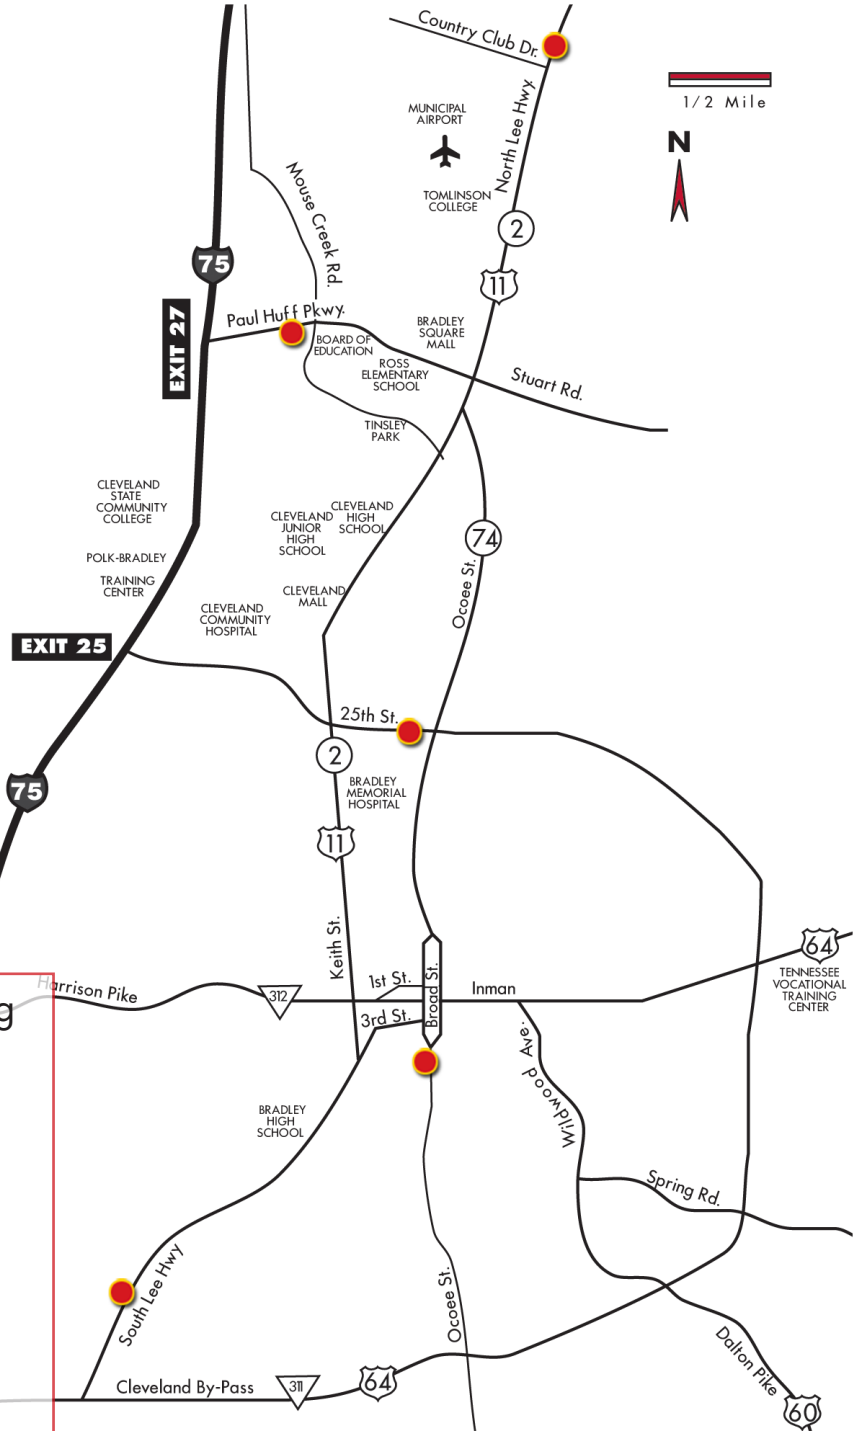

FAIRWAY

FAIRWAY OUTDOOR ADVERTISING

#25 GRP
30-Sheet Poster Showing
Cleveland, TN

Fairway Outdoor Advertising
The Chattanooga Market
www.FairwayOutdoor.com

FAIRWAY

FAIRWAY OUTDOOR ADVERTISING

#50 GRP
30-Sheet Poster Showing
Cleveland, TN

Fairway Outdoor Advertising
The Chattanooga Market
www.FairwayOutdoor.com

FAIRWAY

FAIRWAY OUTDOOR ADVERTISING

#75 GRP
30-Sheet Poster Showing
Cleveland, TN

Fairway Outdoor Advertising
The Chattanooga Market
www.FairwayOutdoor.com

The inset map shows the state of Tennessee and the northern part of Georgia. A red crosshair is positioned over the northern part of Tennessee, indicating the location of Cleveland, TN.

FAIRWAY

FAIRWAY OUTDOOR ADVERTISING

#100 GRP
30-Sheet Poster Showing
Cleveland, TN

Fairway Outdoor Advertising
The Chattanooga Market
www.FairwayOutdoor.com