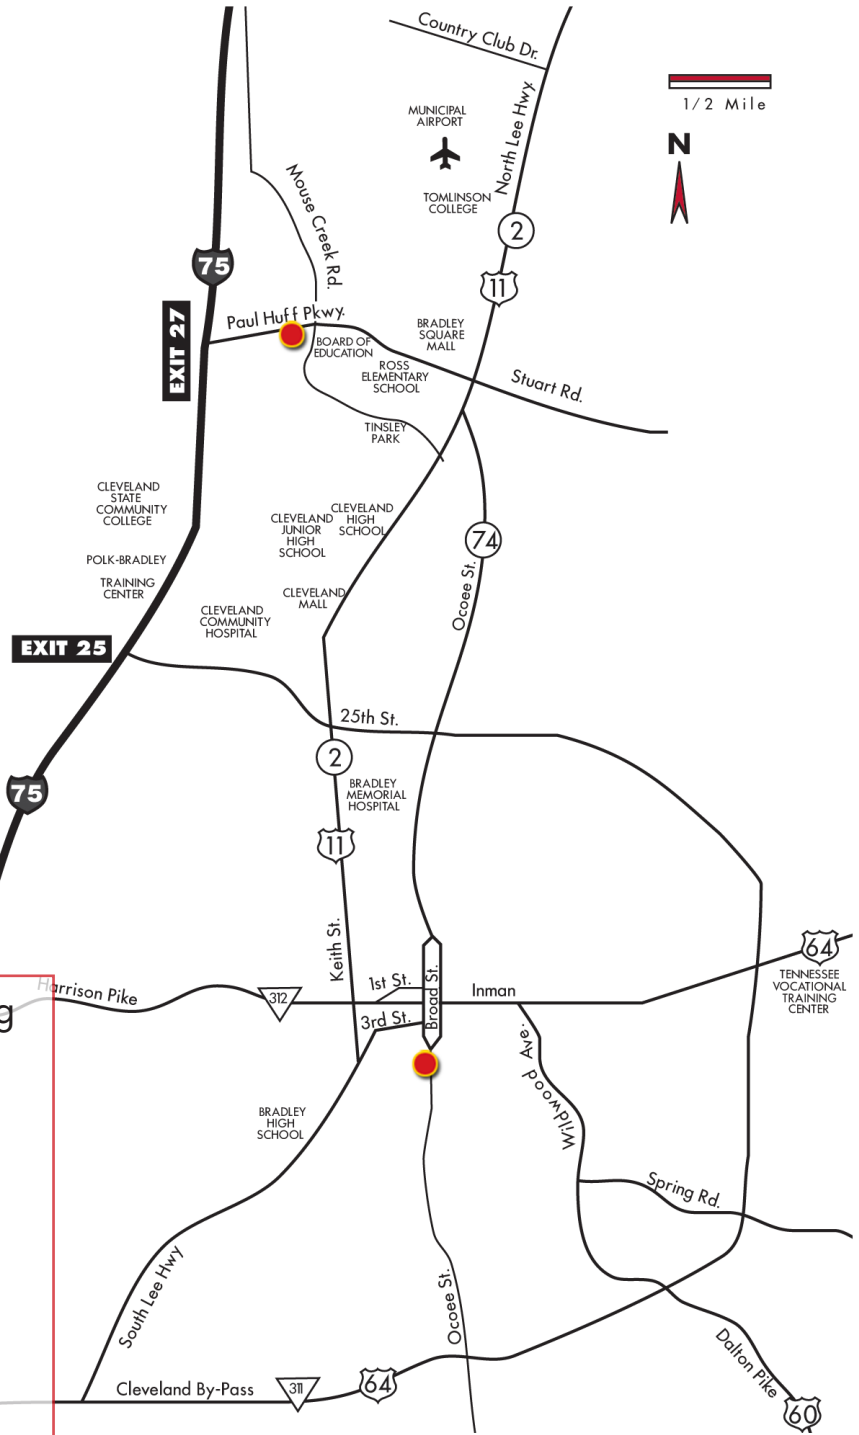

FAIRWAY

FAIRWAY OUTDOOR ADVERTISING

#25 GRP
30-Sheet Poster Showing
Cleveland, TN

Fairway Outdoor Advertising
The Chattanooga Market
www.FairwayOutdoor.com

FAIRWAY

FAIRWAY OUTDOOR ADVERTISING

#50 GRP
30-Sheet Poster Showing
Cleveland, TN

Fairway Outdoor Advertising
The Chattanooga Market
www.FairwayOutdoor.com

FAIRWAY

FAIRWAY OUTDOOR ADVERTISING

#75 GRP
30-Sheet Poster Showing
Cleveland, TN

Fairway Outdoor Advertising
The Chattanooga Market
www.FairwayOutdoor.com

The inset map shows the state of Tennessee and the northern part of Georgia. A red crosshair is positioned over the northern part of Tennessee, indicating the location of Cleveland, TN.

FAIRWAY

FAIRWAY OUTDOOR ADVERTISING

#100 GRP
30-Sheet Poster Showing
Cleveland, TN

Fairway Outdoor Advertising
The Chattanooga Market
www.FairwayOutdoor.com