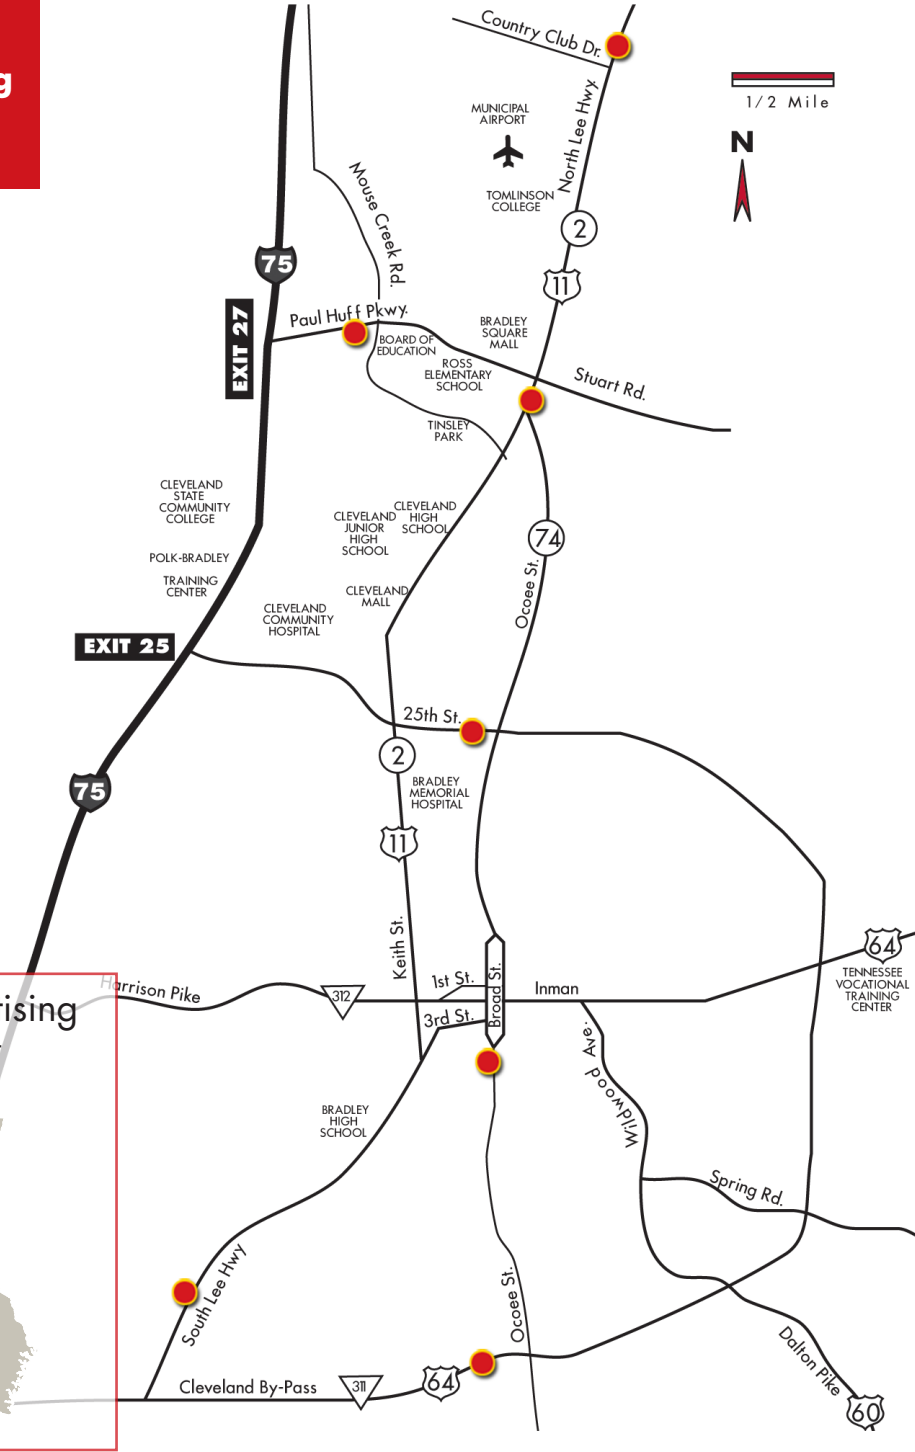

FAIRWAY

FAIRWAY OUTDOOR ADVERTISING

#25 GRP
30-Sheet Poster Showing
Cleveland, TN

Fairway Outdoor Advertising
The Chattanooga Market
www.FairwayOutdoor.com

FAIRWAY

FAIRWAY OUTDOOR ADVERTISING

#50 GRP
30-Sheet Poster Showing
Cleveland, TN

Fairway Outdoor Advertising
The Chattanooga Market
www.FairwayOutdoor.com

FAIRWAY

FAIRWAY OUTDOOR ADVERTISING

#75 GRP
30-Sheet Poster Showing
Cleveland, TN

Fairway Outdoor Advertising
The Chattanooga Market
www.FairwayOutdoor.com

The inset map shows the state of Tennessee and the northern part of Georgia. A red crosshair is positioned over the northern part of Tennessee, indicating the location of Cleveland, TN.

FAIRWAY

FAIRWAY OUTDOOR ADVERTISING

#100 GRP
30-Sheet Poster Showing
Cleveland, TN

Fairway Outdoor Advertising
The Chattanooga Market
www.FairwayOutdoor.com