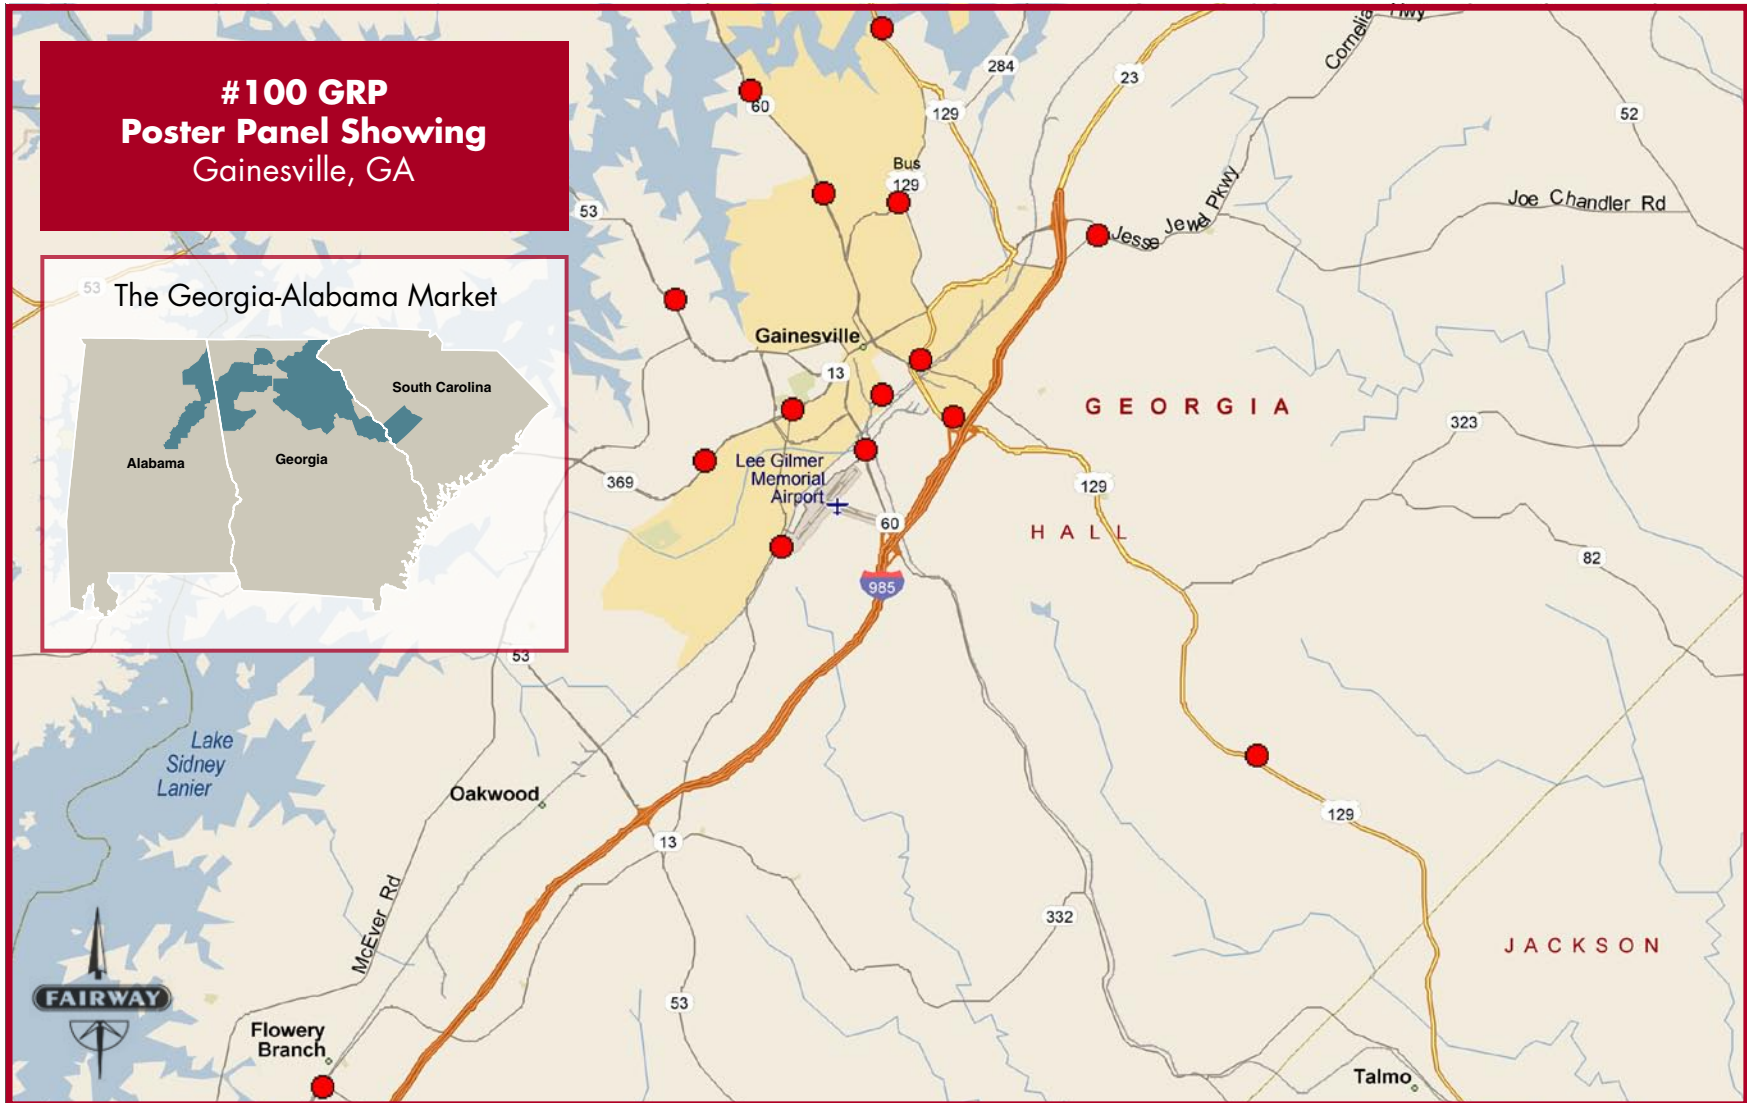

FAIRWAY

FAIRWAY OUTDOOR ADVERTISING

#100 GRP
Poster Panel Showing
Gainesville, GA

The Georgia-Alabama Market

3420 Jefferson Road | Athens, GA 30607 | 866.841.4641 | Fax 706.354.0991 | FairwayOutdoor.com