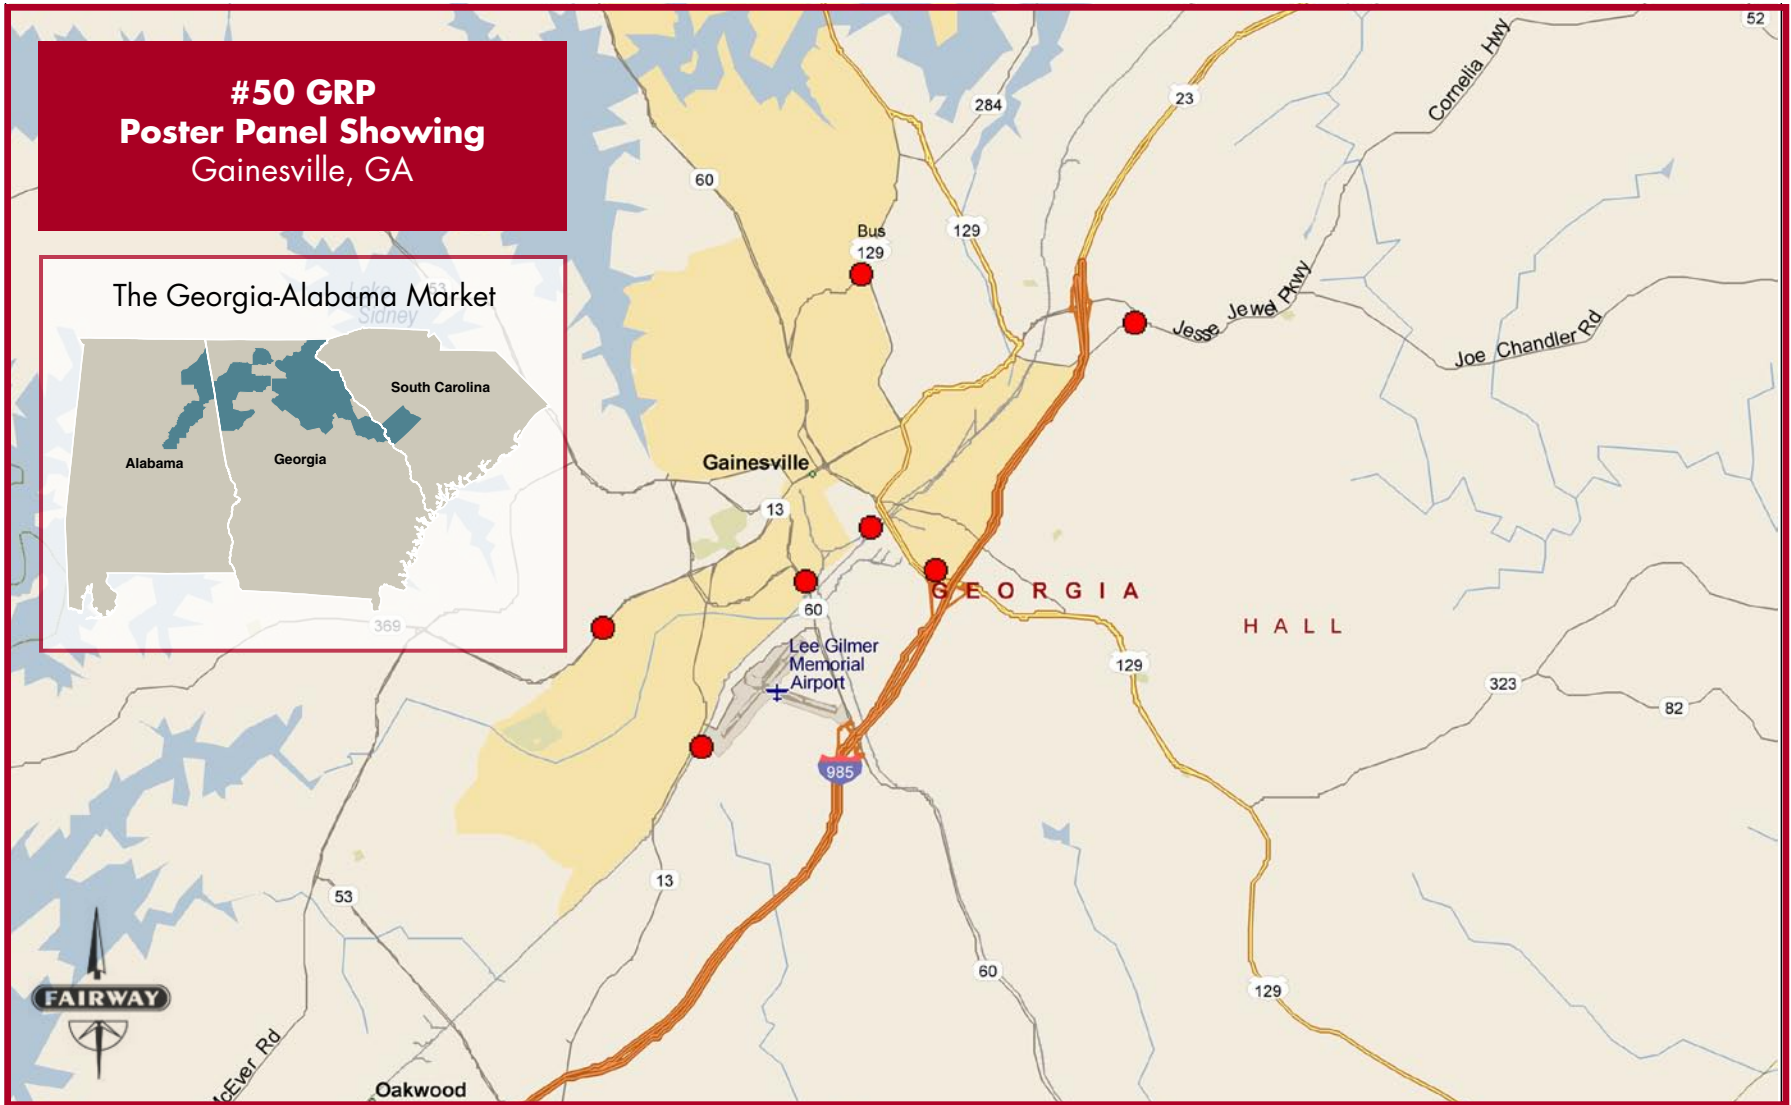

FAIRWAY

FAIRWAY OUTDOOR ADVERTISING

#50 GRP
Poster Panel Showing
Gainesville, GA

The Georgia-Alabama Market

3420 Jefferson Road | Athens, GA 30607 | 866.841.4641 | Fax 706.354.0991 | FairwayOutdoor.com

FAIRWAY