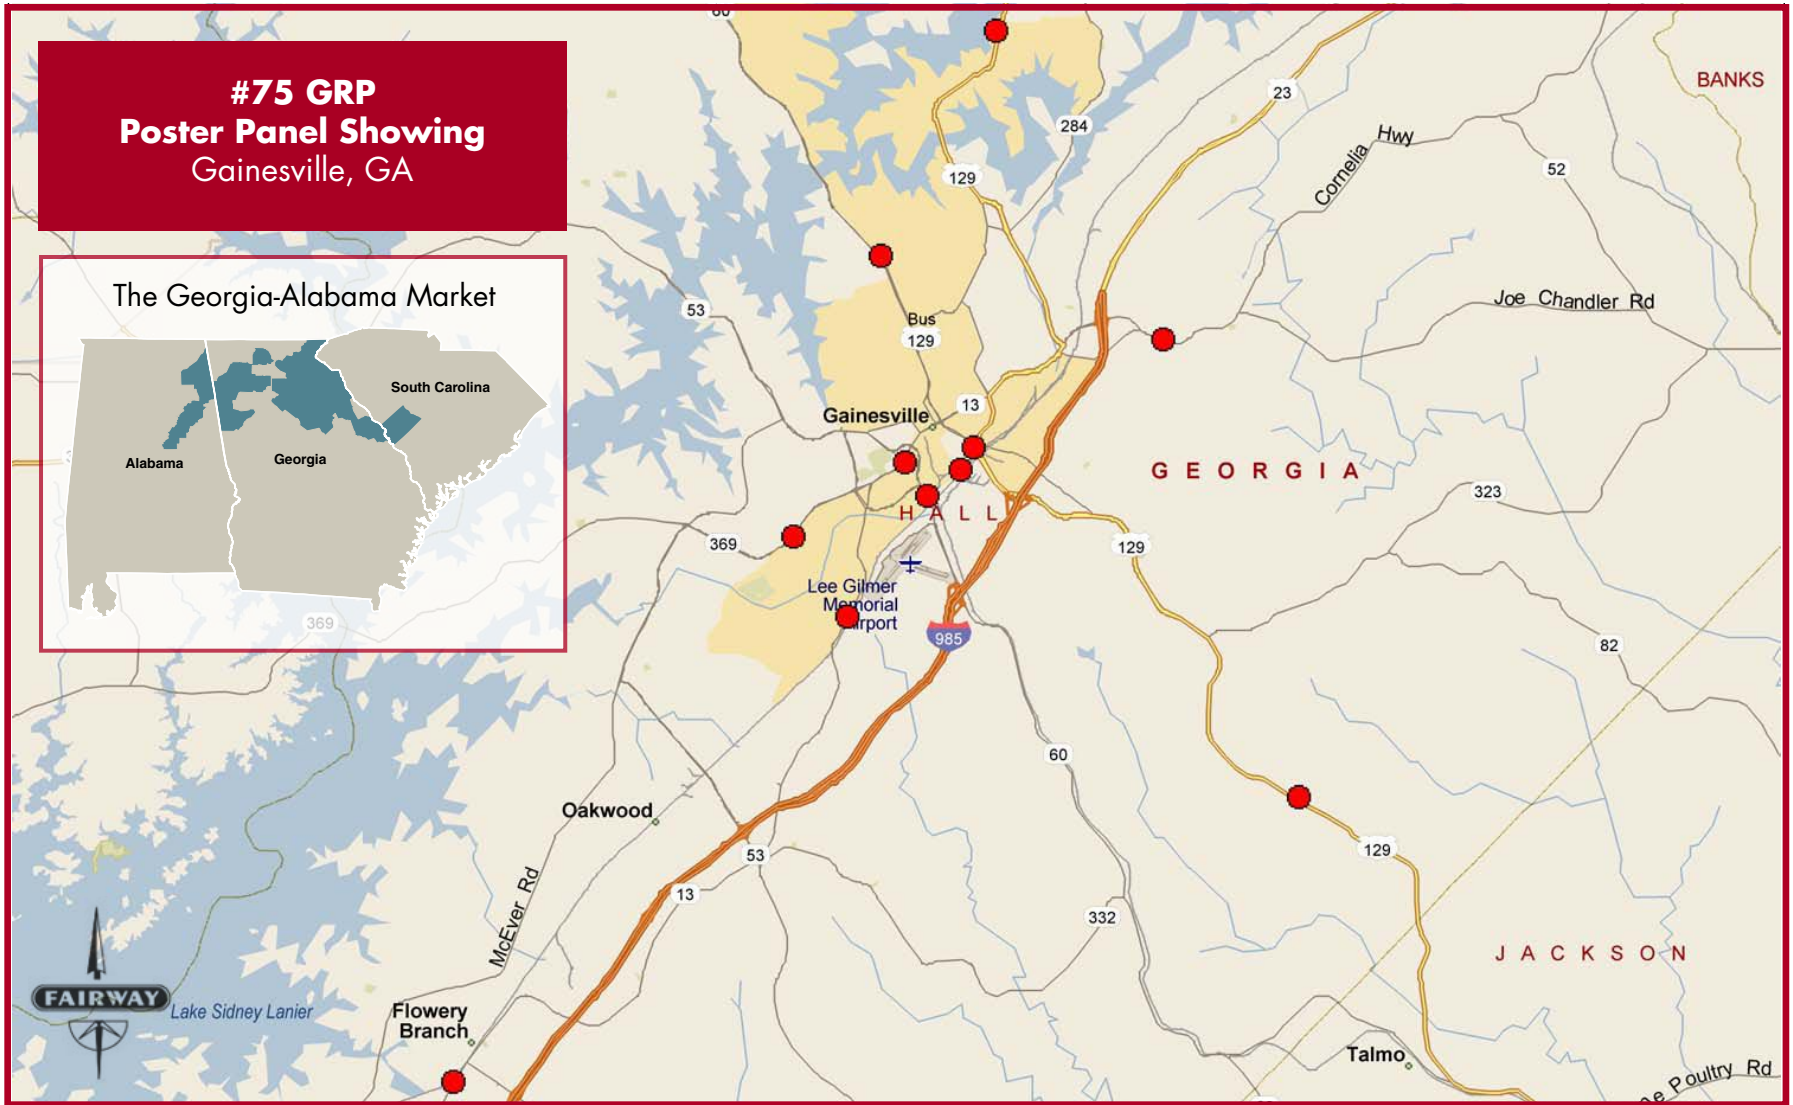

FAIRWAY

FAIRWAY OUTDOOR ADVERTISING

#75 GRP
Poster Panel Showing
Gainesville, GA

The Georgia-Alabama Market

3420 Jefferson Road | Athens, GA 30607 | 866.841.4641 | Fax 706.354.0991 | FairwayOutdoor.com