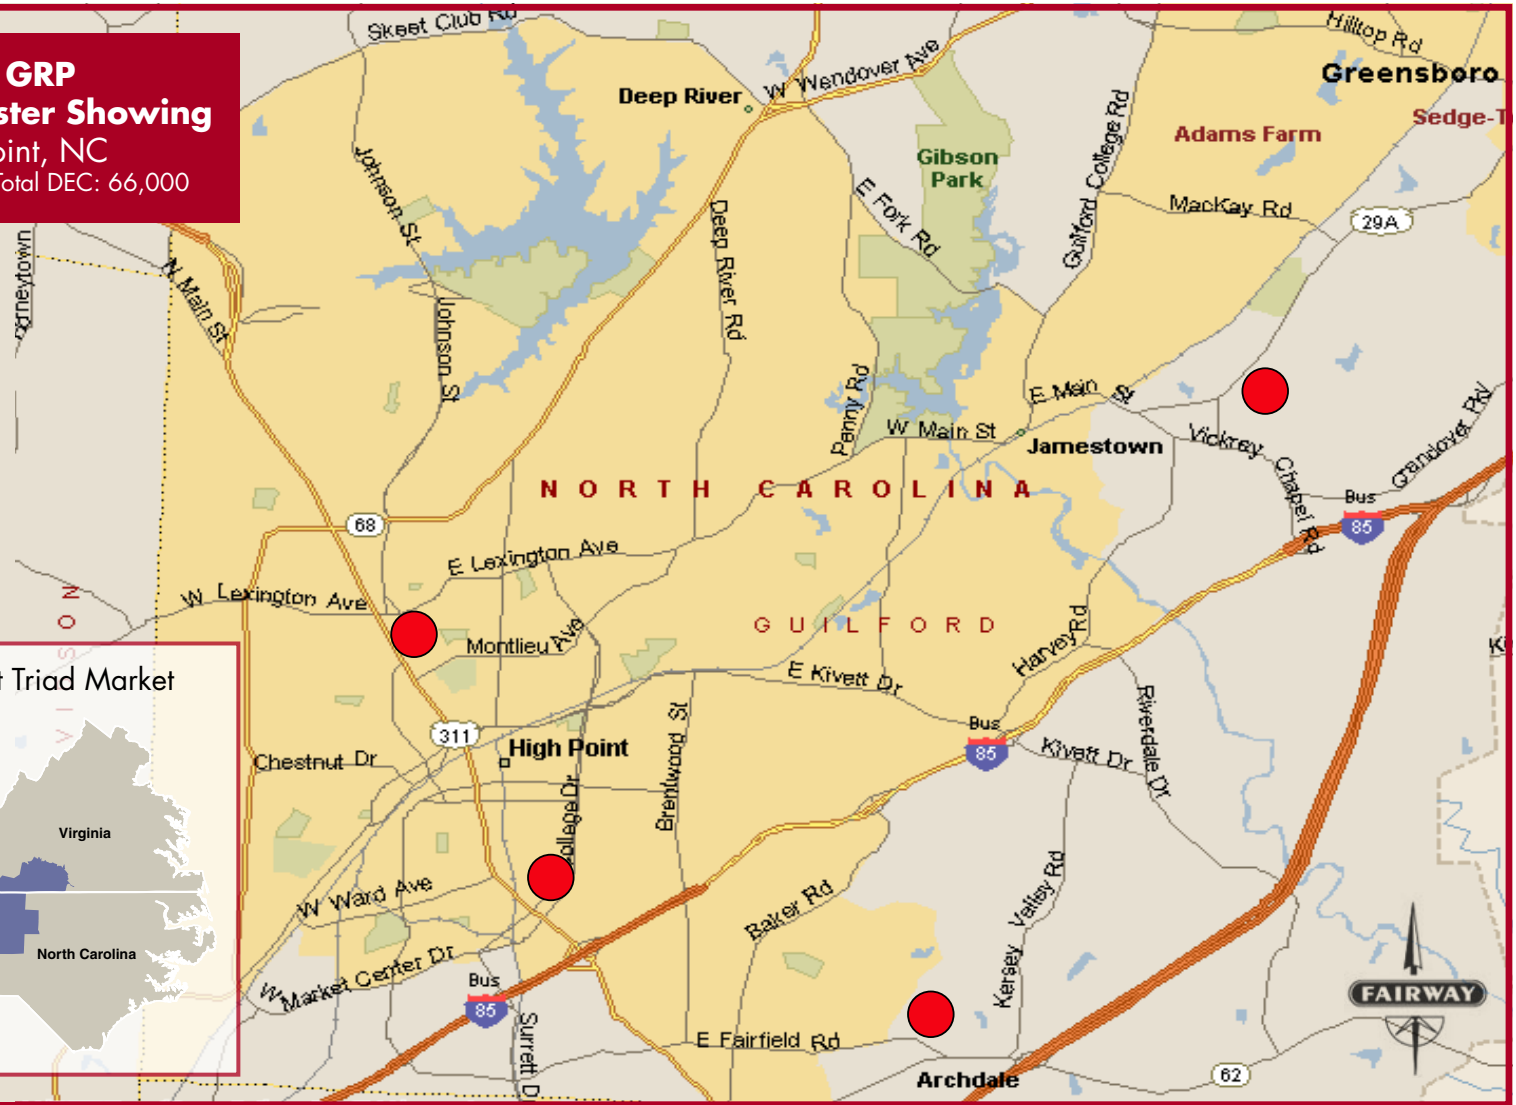

FAIRWAY

FAIRWAY OUTDOOR ADVERTISING

#25 GRP
30-Sheet Poster Showing
High Point, NC
Total Panels: 2 – Total DEC: 33,000

FAIRWAY

FAIRWAY OUTDOOR ADVERTISING

#50 GRP
30-Sheet Poster Showing
High Point, NC
Total Panels: 3 – Total DEC: 49,500

FAIRWAY

FAIRWAY OUTDOOR ADVERTISING

#75 GRP
30-Sheet Poster Showing
High Point, NC
Total Panels: 4 – Total DEC: 66,000

FAIRWAY

FAIRWAY OUTDOOR ADVERTISING

#100 GRP
30-Sheet Poster Showing
High Point, NC
Total Panels: 5 – Total DEC: 82,500