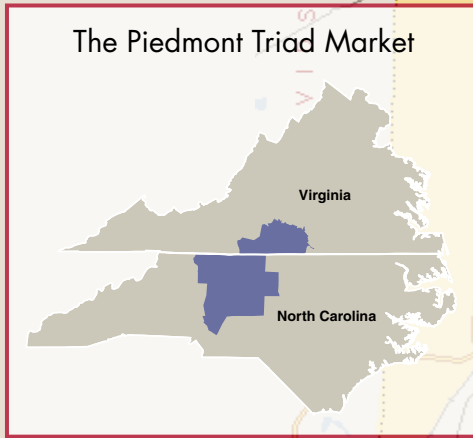

FAIRWAY

FAIRWAY OUTDOOR ADVERTISING

#25 GRP
30-Sheet Poster Showing
High Point, NC
Total Panels: 2 – Total DEC: 33,000

FAIRWAY

FAIRWAY OUTDOOR ADVERTISING

#50 GRP
30-Sheet Poster Showing
High Point, NC
Total Panels: 3 – Total DEC: 49,500