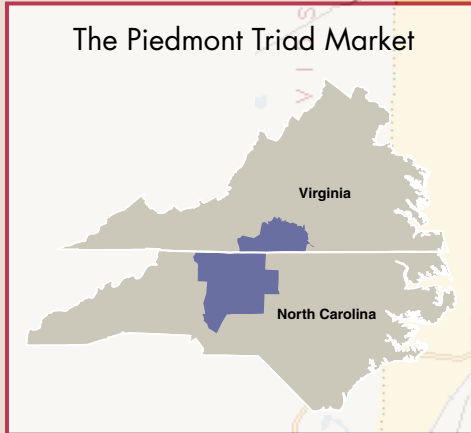

FAIRWAY

FAIRWAY OUTDOOR ADVERTISING

#75 GRP
30-Sheet Poster Showing
High Point, NC
Total Panels: 4 – Total DEC: 66,000