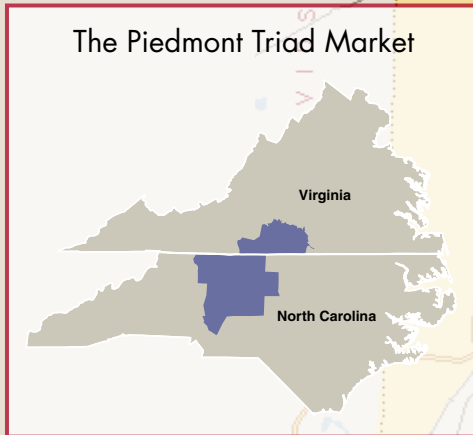

FAIRWAY

FAIRWAY OUTDOOR ADVERTISING

#25 GRP
30-Sheet Poster Showing
High Point, NC
Total Panels: 2 – Total DEC: 33,000

FAIRWAY

FAIRWAY OUTDOOR ADVERTISING

#50 GRP
30-Sheet Poster Showing
High Point, NC
Total Panels: 3 – Total DEC: 49,500