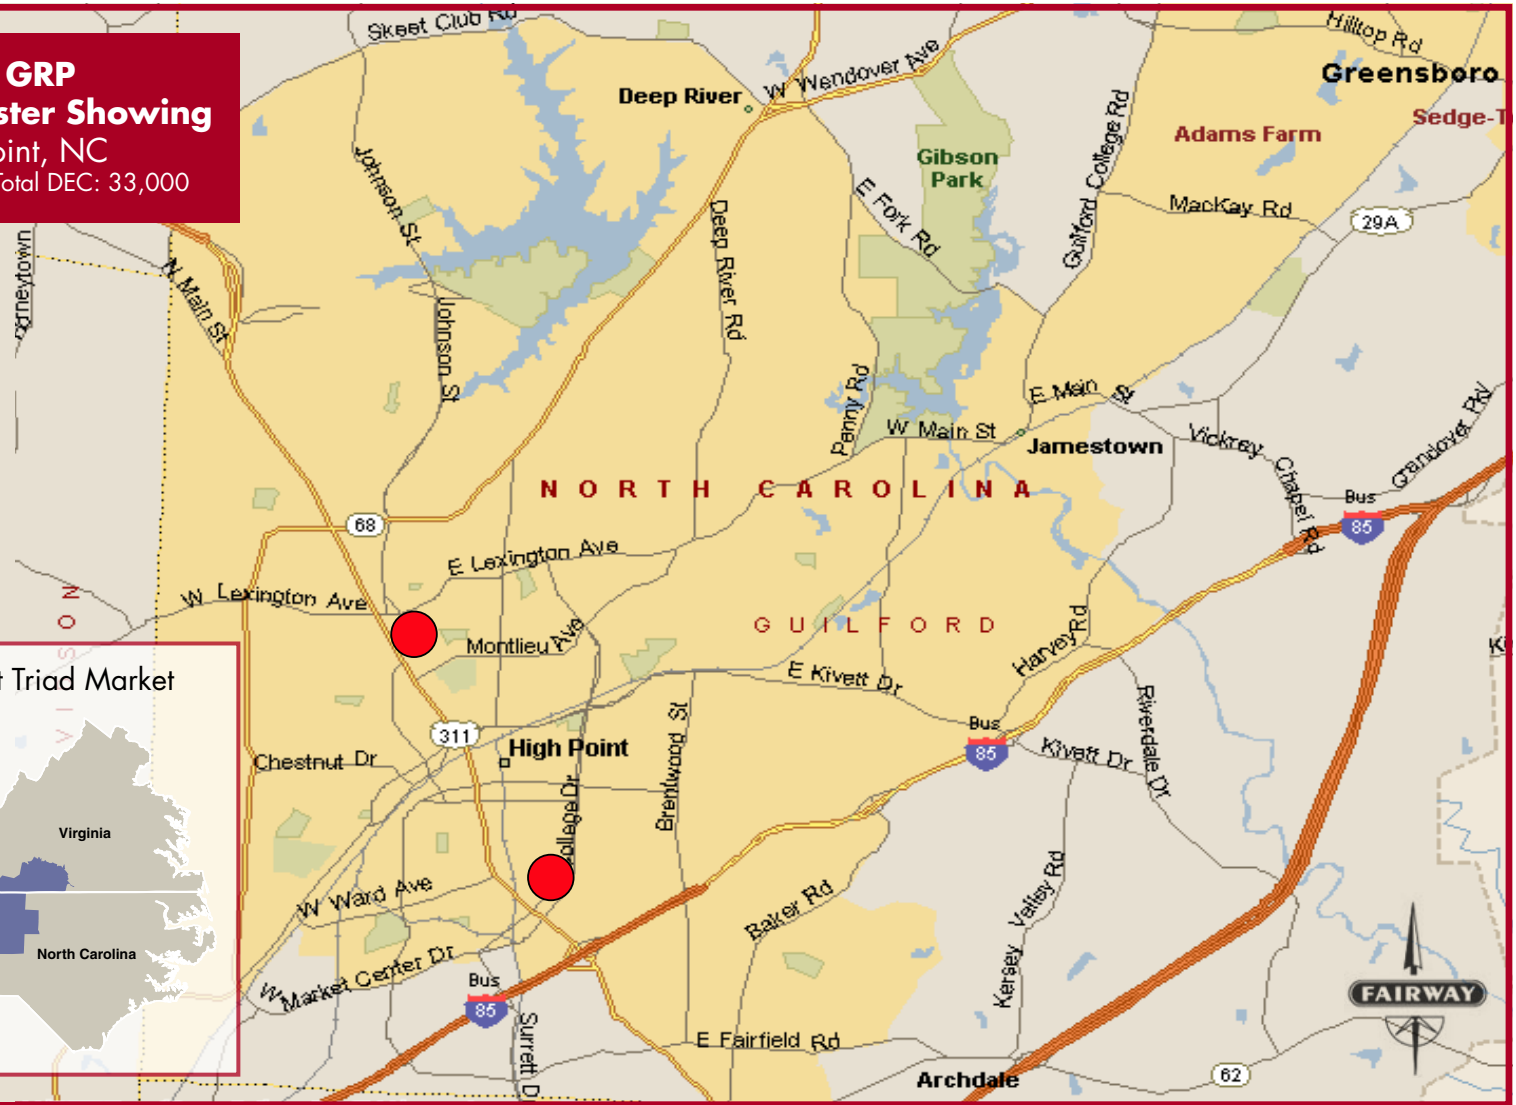

FAIRWAY

FAIRWAY OUTDOOR ADVERTISING

#25 GRP
30-Sheet Poster Showing
High Point, NC
Total Panels: 2 – Total DEC: 33,000

FAIRWAY

FAIRWAY OUTDOOR ADVERTISING

#50 GRP
30-Sheet Poster Showing
High Point, NC
Total Panels: 3 – Total DEC: 49,500

FAIRWAY

FAIRWAY OUTDOOR ADVERTISING

#75 GRP
30-Sheet Poster Showing
High Point, NC
Total Panels: 4 – Total DEC: 66,000

FAIRWAY

FAIRWAY OUTDOOR ADVERTISING

#100 GRP
30-Sheet Poster Showing
High Point, NC
Total Panels: 5 – Total DEC: 82,500