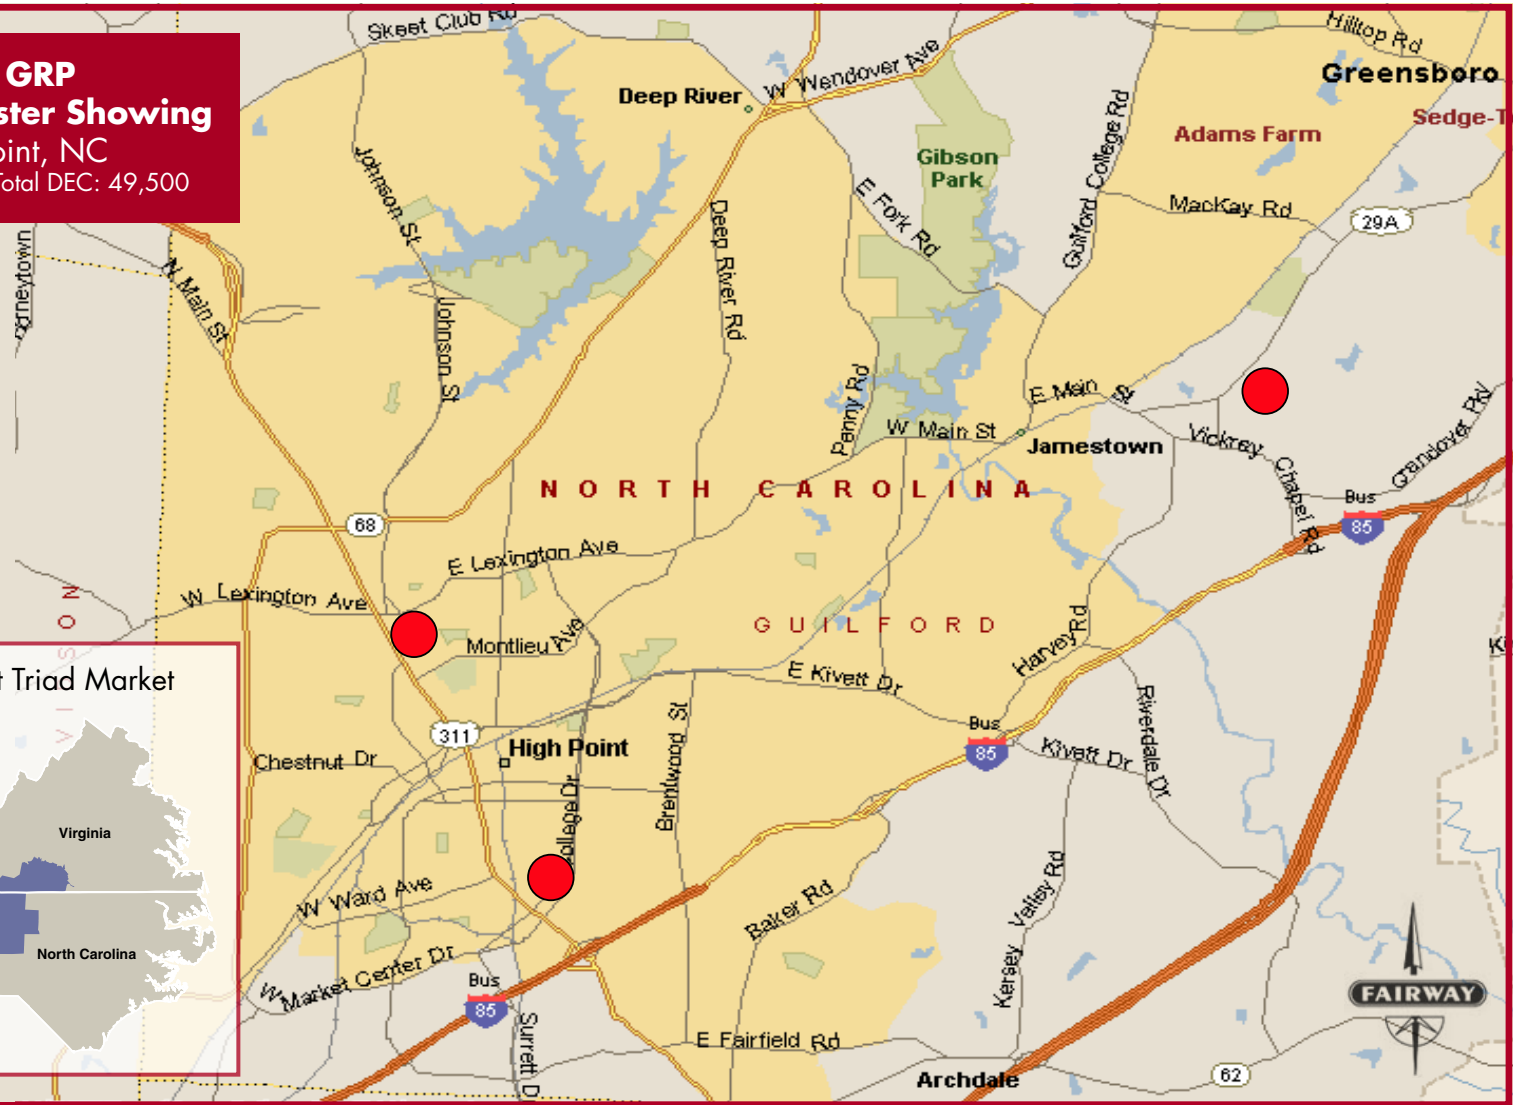

FAIRWAY

FAIRWAY OUTDOOR ADVERTISING

#25 GRP
30-Sheet Poster Showing
High Point, NC
Total Panels: 2 – Total DEC: 33,000

FAIRWAY

FAIRWAY OUTDOOR ADVERTISING

#50 GRP
30-Sheet Poster Showing
High Point, NC
Total Panels: 3 – Total DEC: 49,500

FAIRWAY

FAIRWAY OUTDOOR ADVERTISING

#75 GRP
30-Sheet Poster Showing
High Point, NC
Total Panels: 4 – Total DEC: 66,000

FAIRWAY

FAIRWAY OUTDOOR ADVERTISING

#100 GRP
30-Sheet Poster Showing
High Point, NC
Total Panels: 5 – Total DEC: 82,500